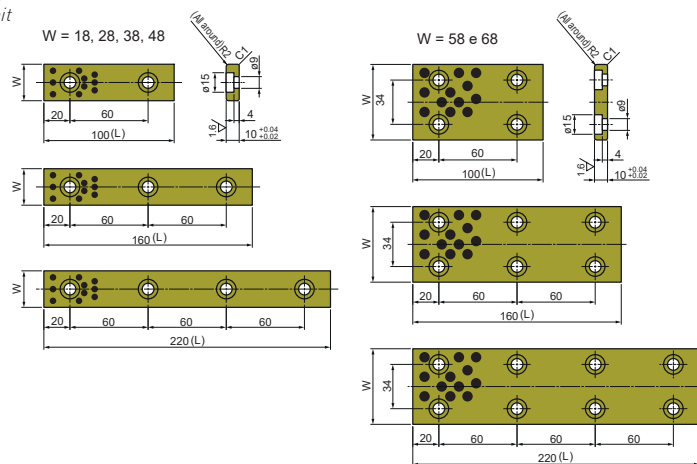

## PIASTRE TIPO "TLP"

**Materiale:** bronzo e grafite

*Material:* bronze graphite

*Werkstoff:* bronze graphit

**Durezza:** HB 210÷240

*Hardness:*

*Härte:*

Codice	W	L
TLP-18x100x10	18	100
TLP-18x160x10		160
TLP-18x220x10		220
TLP-28x100x10	28	100
TLP-28x160x10		160
TLP-28x220x10		220
TLP-38x100x10	38	100
TLP-38x160x10		160
TLP-38x220x10		220
TLP-48x100x10	48	100
TLP-48x160x10		160
TLP-48x220x10		220
TLP-58x100x10	58	100
TLP-58x160x10		160
TLP-58x220x10		220
TLP-68x100x10	68	100
TLP-68x160x10		160
TLP-68x220x10		220